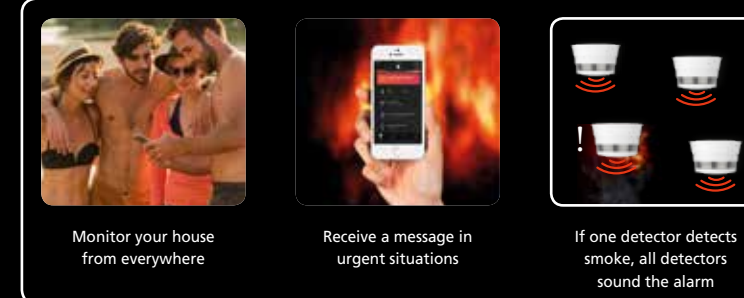

Monitor your house from everywhere

Receive a message in urgent situations

A smoke detector warns you about fire, but what happens when you are not at home? With the smart smoke detector set you and your emergency contacts receive a notification on your smartphone. The two smoke detectors are connected via the Smartwares Link and warn you with a loud alarm and a notification via the HomeWizard Link app, wherever you are.