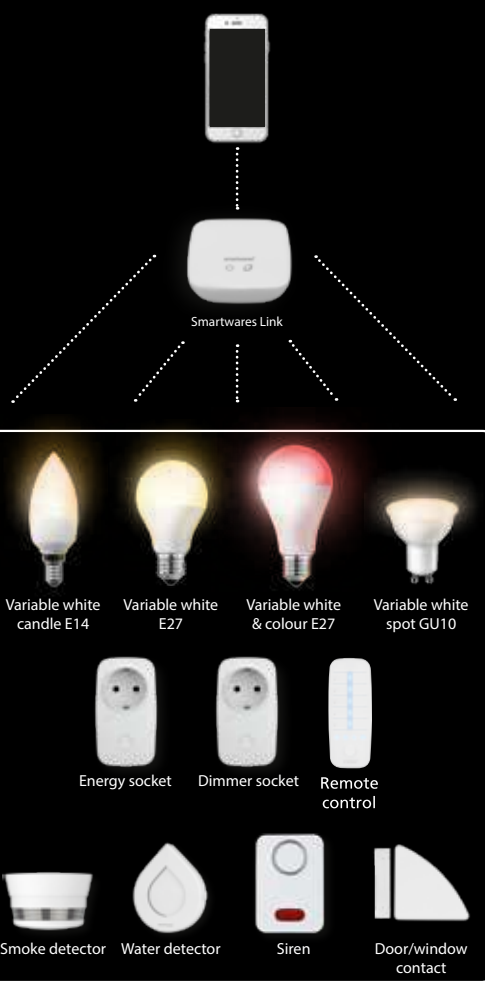

Connected Smoke detector set

160x75x145mm

Control all your Smartwares PRO items with your smartphone via the Smartwares Link.

Connected Smoke detector set

Full control via the HomeWizard Link APP

Event notifications

Emergency contact notification

Event notifications
Waarschuwingen via notificaties
Ereignisbenachrichtigungen
Notificaciones d'événements
Notificaciones de eventos
Notifiche evento
Durum bildirimleri
Notificação de eventos
Händelseavisering
Powiadomienia o zdarzeniach

Specifications smoke detector
868 MHz
Battery: CR123A
Battery life time: 5 years
85dB
Interconnectable up to 32 smoke detectors

Specifications Link
868 MHz
100 - 240V - 50-60Hz
Wattage: 3W